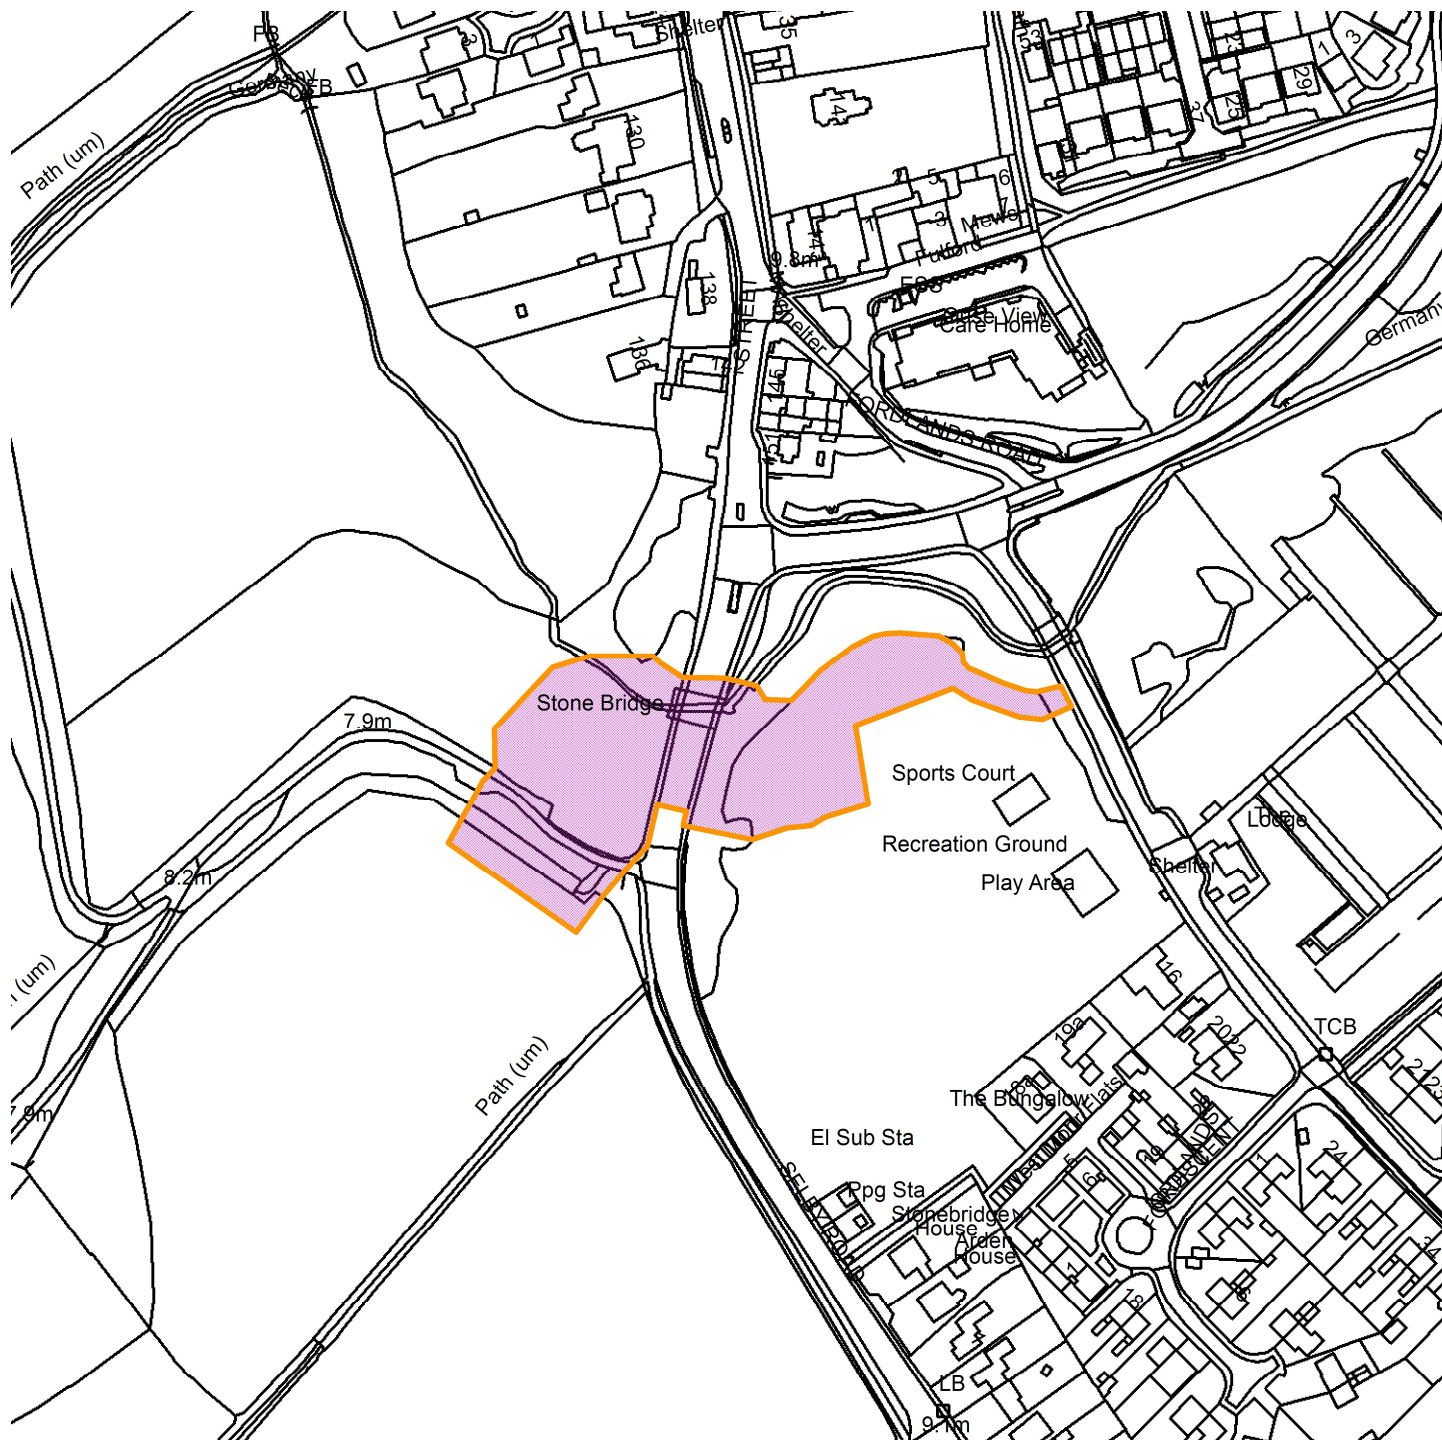

GIS by ESRI (UK)

Scale : 1:2555

Reproduced from the Ordnance Survey map with the permission of the Controller of Her Majesty's Stationery Office © Crown Copyright 2000.

Unauthorised reproduction infringes Crown Copyright and may lead to prosecution or civil proceedings.

<b>Organisation</b>	City of York Council
<b>Department</b>	Directorate of Place
<b>Comments</b>	Site Location Plan
<b>Date</b>	01 December 2023
<b>SLA Number</b>	Not Set